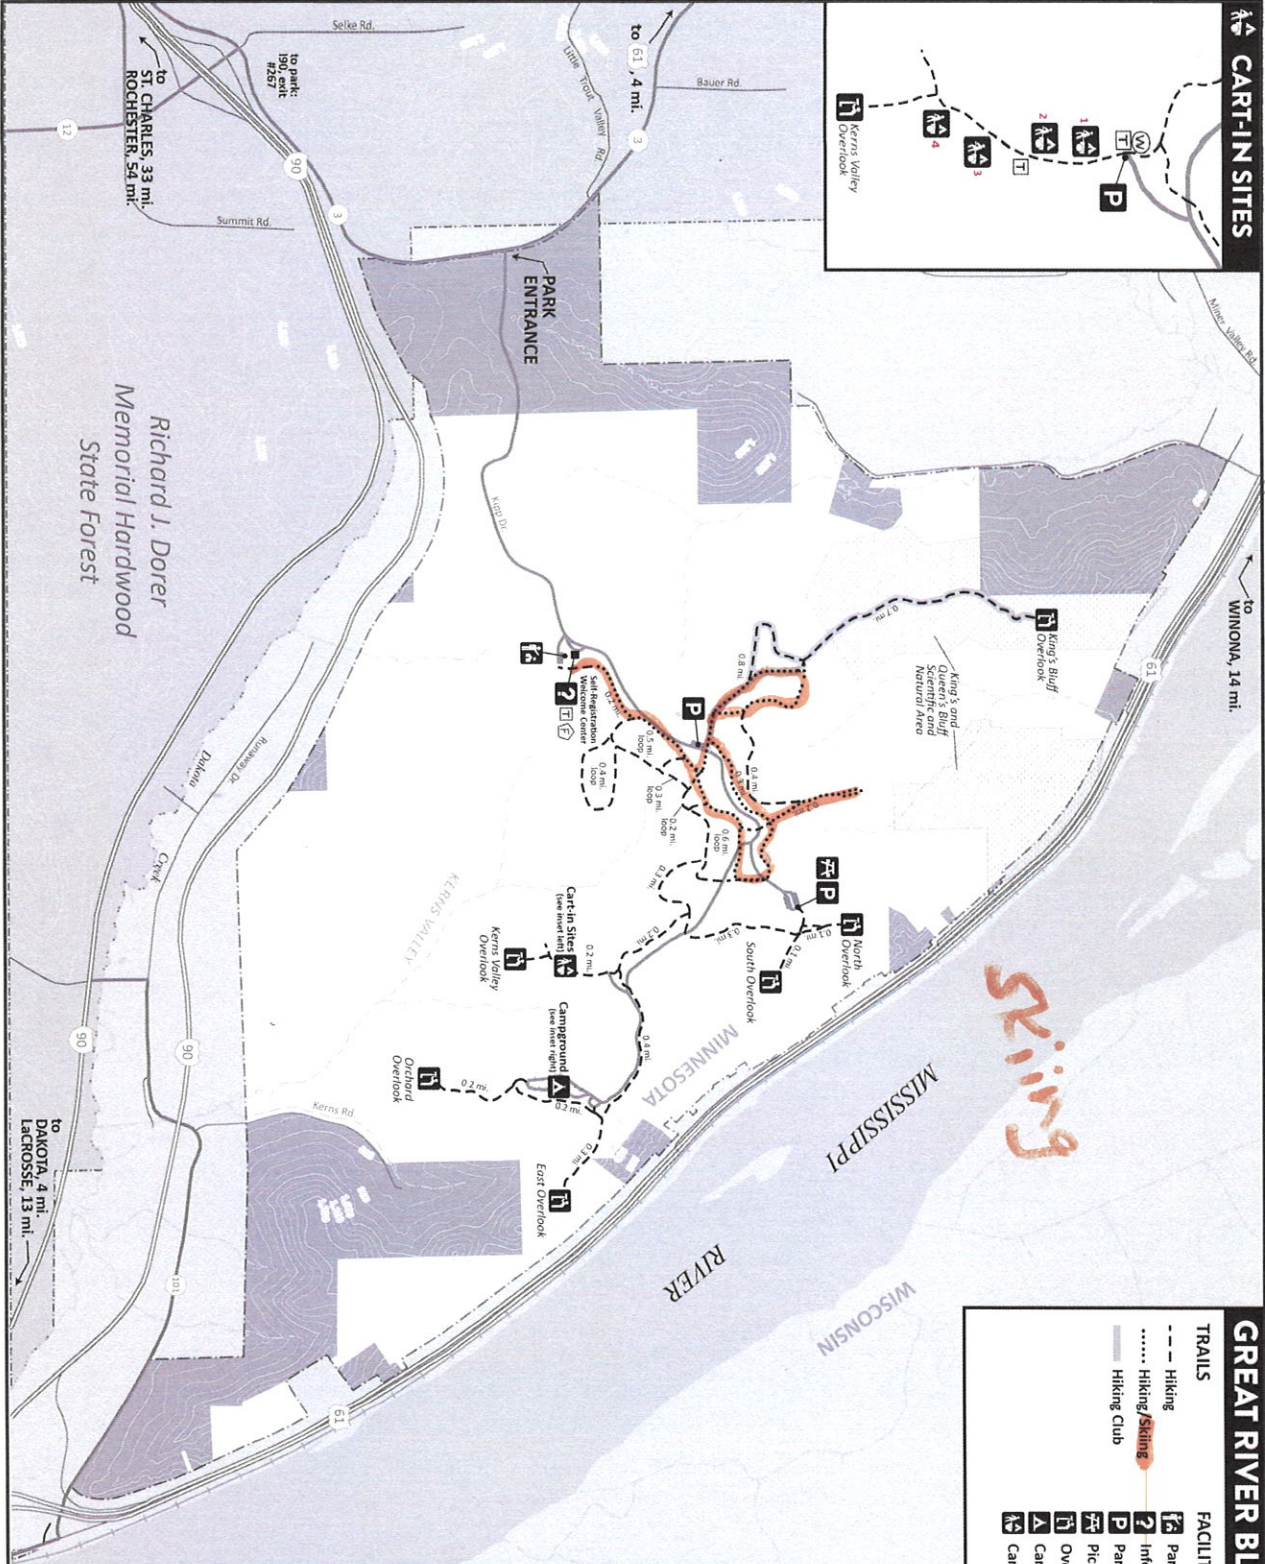

CART-IN SITES

GREAT RIVER BLUFFS STATE PARK

- | | |
|----------------------|--------------------|
| TRAILS | FACILITIES |
| --- Hiking | 🏠 Park Office |
| Hiking/Sitting | 📖 Information |
| — Hiking Club | 🅑 Parking |
| | 🍃 Picnic Area |
| | 🏕️ Overlook |
| | 🏕️ Campground |
| | 📍 Cart-In Sites |
| | 🚰 Drinking Water |
| | 🚽 Restroom |
| | ♻️ Dumpster |
| | 🚮 Recycle Station |
| | 🚻 Primitive Toilet |
| | 🏠 Private Property |

CAMPGROUND