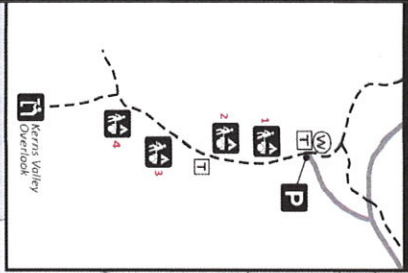

CART-IN SITES

GREAT RIVER BLUFFS STATE PARK

- | | |
|----------------------|--------------------|
| TRAILS | FACILITIES |
| --- Hiking | 🏠 Park Office |
| Hiking/Sitting | 📖 Information |
| — Hiking Club | 🅑 Parking |
| | 🍃 Picnic Area |
| | 🏕️ Overlook |
| | 🏕️ Campground |
| | 📍 Cart-In Sites |
| | 🚰 Drinking Water |
| | 🚽 Restroom |
| | ♻️ Dumpster |
| | 🚮 Recycle Station |
| | 🚻 Primitive Toilet |
| | 🏠 Private Property |

CAMPGROUND