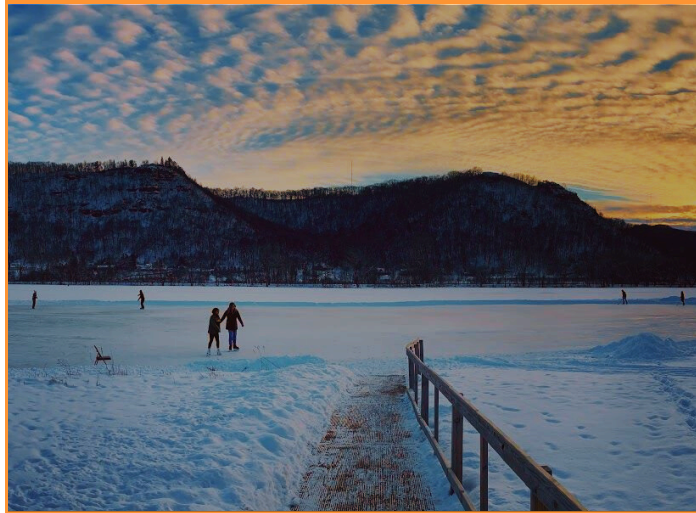

2026 HOURS

Winter Hours (January 2 - March 1)

Monday-Friday: 4pm-7pm

Saturday/Sunday: 1pm-7pm

Spring Hours (May 15 - June 7)

Monday-Friday: 4pm-7pm

Saturday/Sunday: 1pm-7pm

Summer Hours (June 8-August 16)

Every Day: 12pm-8pm

Fall Hours (August 17-September 20)

Monday-Friday: 4pm-7pm

Saturday/Sunday: 1pm-7pm

GROUP RESERVATIONS

Lake Lodge offers private group reservations outside of our normal operating hours for use of Lake Lodge equipment, which includes watercraft and bikes. Rates are based on number of participants, please contact the Park and Rec office for more info or to set up your reservation!

Group Reservation Rates:

# of Participants	Rate/Hour
1-20.....	$70
21-30.....	$90
31-40.....	$110
41+.....	$130

EXPECTATIONS

- Life vests are required & must remain buckled when on water
- Stay on the Big lake (no going under the bridge or transporting equipment)
- Equipment use is based on first come, first served.
- The sum of air temp and water temp must be above or equal to 120 degrees to use watercraft
- Wind speeds impact our ability to send out equipment- above 10mph you may not be able to use certain watercraft.

AGE RESTRICTIONS

- 17 & under must have an adult sign a waiver
- 14 & under must have an adult on the water
- 6 & under must have an adult in the same watercraft
- 4 & under are free but still need a membership

MEMBERSHIPS

Memberships include access to all equipment with no additional charges.

MEMBERSHIP OPTIONS	PRICE
Winter	$20
Summer	$27
Annual	$40
Family Annual - 4 people	$102
Family Annual - 6 people	$153

Sign up using the QR code!

DAILY RATES

SUMMER ITEMS	PRICE
Disc Golf Disc	$2
Hammock	$2
Longboard	$3
Youth Bike	$5
Adult Bike/Trike	$11
Tandem Bike	$13
Stand Up Paddleboard	$13
Single Kayak	$13
Tandem Kayak	$15
Canoe	$15
Liberty Boat	$38
Member's Tandem Guest	$7

WINTER ITEMS	PRICE
Broomball Stick	$2
Hockey Stick	$2
Ice Skates	$5
Snowshoes	$7